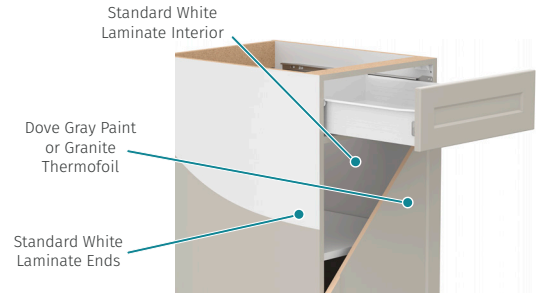

PRODUCT UPDATES

Standard Cabinet Interior & Exterior Finish Change

Granite Thermofoil and Dove Gray Paint now feature standard white interiors.

Base Wall Mounted Sink Side Approach (BWSA)

- **UPDATE!** Now features magnetic catch and door plates to secure closed doors
- Features matching finished ends standard