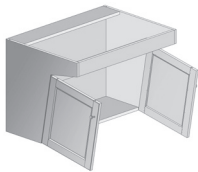

PRODUCT UPDATES

Standard Cabinet Interior & Exterior Finish Change

Granite Thermofoil and Dove Gray Paint now feature standard white interiors.

Base Wall Mounted Sink Side Approach (BWSA)

- **UPDATE!** Now features magnetic catch and door plates to secure closed doors
- Features matching finished ends standard

WIDTH INCHES	MODEL NUMBER
30	BWSA30
33	BWSA33
36	BWSA36

Vanity Wall Mounted Sink Side Approach (VWSA)

- **UPDATE!** Now features magnetic catch and door plates to secure closed doors
- Features matching finished ends standard