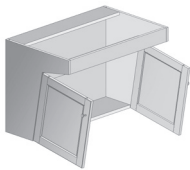

PRODUCT UPDATES

Standard Cabinet Interior & Exterior Finish Change

Granite Thermofoil and Dove Gray Paint now feature standard white interiors.

Base Wall Mounted Sink Side Approach (BWSA)

- **UPDATE!** Now features magnetic catch and door plates to secure closed doors
- Features matching finished ends standard

WIDTH INCHES	MODEL NUMBER
30	BWSA30
33	BWSA33
36	BWSA36

Vanity Wall Mounted Sink Side Approach (VWSA)

- **UPDATE!** Now features magnetic catch and door plates to secure closed doors
- Features matching finished ends standard